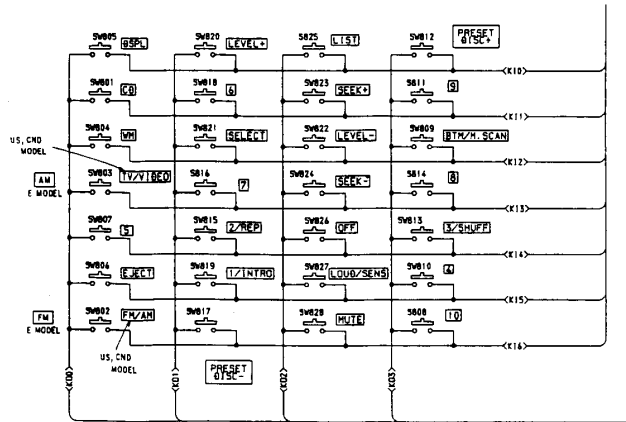

SONY

Car Stereo
Service Bulletin

Model: CDX-U8000

No. 261

Subject: Part Number Correction: Keyswitches S-801 Through S-828

Date: September 23, 1992

Symptom:

(**)

The part number shown in the Service Manual for keyswitches S-801 through S828 (located on the Display Board) are incorrect.

Solution:

Please make the following corrections to your Service Manual:

REFERENCE	DESCRIPTION	PART NUMBER	
		INCORRECT	CORRECT
S-801THRU S-828	SWITCH, KEYBOARD	1-692-037-41	1-692-037-11

CSA-14 Tuner/Tape Deck